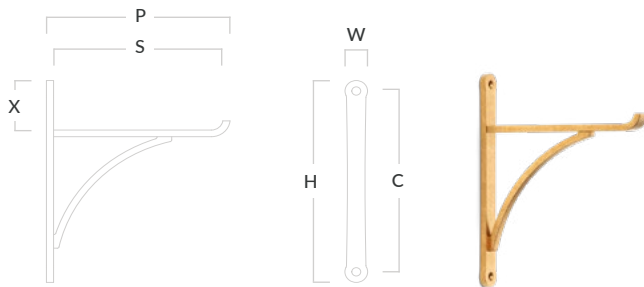

M

Shelf *brackets*

Channeling a minimal aesthetic and focusing on flawless contours, accentuate your own interiors with our collection of stylish shelf brackets.

Harborne Shelf Bracket

Code	Width (W)	Centres (C)	Projection (P)	Height (H)	X	Shelf Support (S)
HAB/BRKT/190	25mm	218mm	206mm	243mm	60mm	190mm
HAB/BRKT/250	25mm	290mm	266mm	315mm	64mm	250mm

In-situ photographed in our satin antique satin lacquered (SAS) finish. Product photographed in our aged brass (BEL) finish.

Handsworth Flush Mounted Shelf Bracket

Code	Width (W)	Centres (C)	Projection (P)	Height (H)
HND/BRKT/150	19mm	98mm	150mm	137mm
HND/BRKT/190	19mm	146mm	198mm	185mm
HND/BRKT/250	19mm	205mm	258mm	259mm

Hockley Flush Mounted Shelf Bracket

Code	Width (W)	Centres (C)	Projection (P)	Height (H)
HOC/BRKT/150	19mm	98mm	150mm	137mm
HOC/BRKT/190	19mm	140mm	198mm	185mm
HOC/BRKT/250	19mm	199mm	258mm	259mm