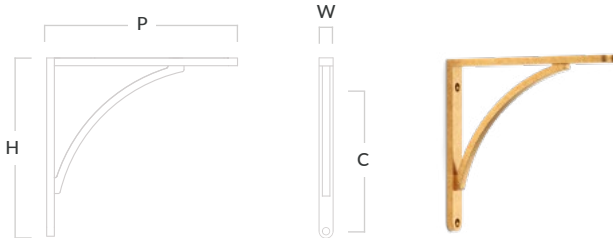

M

Shelf *brackets*

Channeling a minimal aesthetic and focusing on flawless contours, accentuate your own interiors with our collection of stylish shelf brackets.

Harborne Shelf Bracket

Code	Width (W)	Centres (C)	Projection (P)	Height (H)	X	Shelf Support (S)
HAB/BRKT/190	25mm	218mm	206mm	243mm	60mm	190mm
HAB/BRKT/250	25mm	290mm	266mm	315mm	64mm	250mm

In-situ photographed in our satin antique satin lacquered (SAS) finish. Product photographed in our aged brass (BEL) finish.

Handsworth Flush Mounted Shelf Bracket

Code	Width (W)	Centres (C)	Projection (P)	Height (H)
HND/BRKT/150	19mm	98mm	150mm	137mm
HND/BRKT/190	19mm	146mm	198mm	185mm
HND/BRKT/250	19mm	205mm	258mm	259mm

Hockley Flush Mounted Shelf Bracket

Code	Width (W)	Centres (C)	Projection (P)	Height (H)
HOC/BRKT/150	19mm	98mm	150mm	137mm
HOC/BRKT/190	19mm	140mm	198mm	185mm
HOC/BRKT/250	19mm	199mm	258mm	259mm