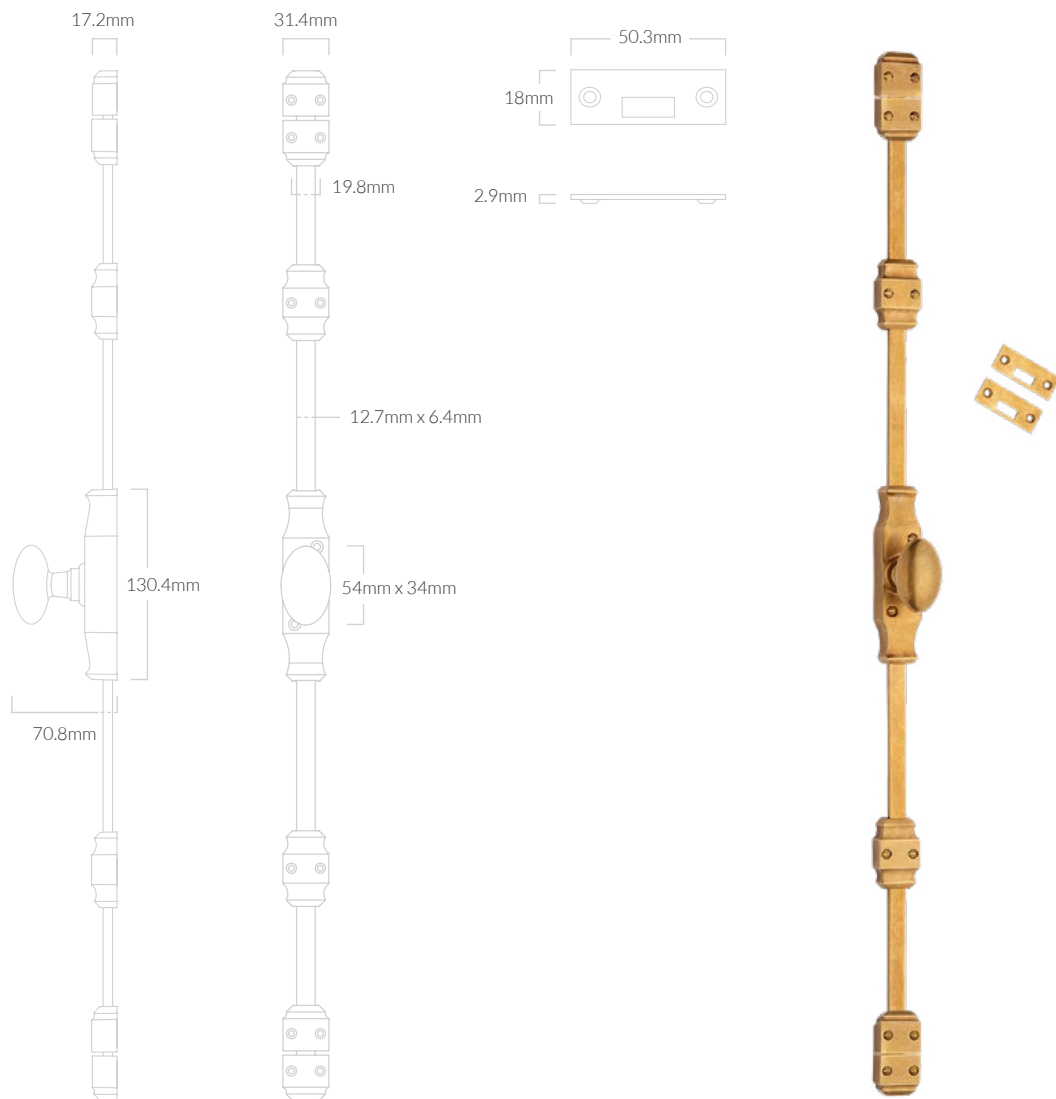

Cremone *bolt*

Traditional

Add considered architectural detail to your cabinetry with our traditional solid brass Cremone bolt. Each piece is crafted to your specification and offered across our full range of finishes. Choose from operational or non-operational options, with an elegant oval brass knob.

Traditional Cremone Bolt

Product photographed in our aged brass (BEL) finish.