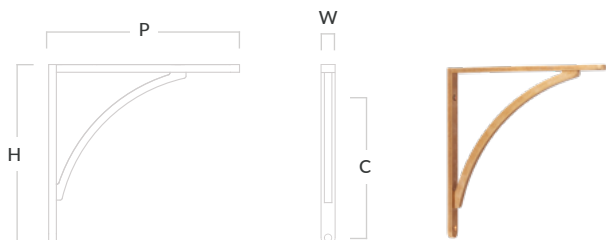

### Harborne Shelf Bracket

Code	Width (W)	Centres (C)	Projection (P)	Height (H)	X	Shelf Support (S)
HAB/BRKT/190	25mm	218mm	206mm	243mm	60mm	190mm
HAB/BRKT/250	25mm	290mm	266mm	315mm	64mm	250mm

In-situ photographed in our satin antique satin lacquered (SAS) finish. Product photographed in our aged brass (BEL) finish.

## Moseley Shelf Bracket

Code	Width (W)	Centres (C)	Projection (P)	Height (H)	X	Shelf Support (S)
MOS/BRKT/190	19mm	226mm	198mm	245mm	60mm	190mm
MOS/BRKT/250	19mm	301mm	258mm	320mm	61mm	250mm

## Stirchley Shelf Bracket

Code	Width (W)	Centres (C)	Projection (P)	Height (H)	X	Shelf Support (S)
STR/BRKT/190	19mm	215mm	198mm	245mm	60mm	190mm
STR/BRKT/250	19mm	290mm	258mm	320mm	61mm	250mm

## Handsworth Flush Mounted Shelf Bracket

Code	Width (W)	Centres (C)	Projection (P)	Height (H)
HND/BRKT/150	19mm	98mm	150mm	137mm
HND/BRKT/190	19mm	146mm	198mm	185mm
HND/BRKT/250	19mm	205mm	258mm	259mm