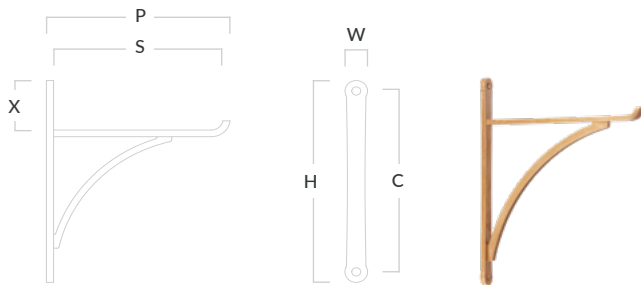

## Shelf brackets

Channeling a minimal aesthetic and focusing on flawless contours, accentuate your own interiors with our collection of stylish shelf brackets.

### Harborne Shelf Bracket

Code	Width (W)	Centres (C)	Projection (P)	Height (H)	X	Shelf Support (S)
HAB/BRKT/190	25mm	218mm	206mm	243mm	60mm	190mm
HAB/BRKT/250	25mm	290mm	266mm	315mm	64mm	250mm

In-situ photographed in our satin antique satin lacquered (SAS) finish. Product photographed in our aged brass (BEL) finish.

## Handsworth Flush Mounted Shelf Bracket

Code	Width (W)	Centres (C)	Projection (P)	Height (H)
HND/BRKT/150	19mm	98mm	150mm	137mm
HND/BRKT/190	19mm	146mm	198mm	185mm
HND/BRKT/250	19mm	205mm	258mm	259mm

# Hockley Flush Mounted Shelf Bracket

Code	Width (W)	Centres (C)	Projection (P)	Height (H)
HOC/BRKT/150	19mm	98mm	150mm	137mm
HOC/BRKT/190	19mm	140mm	198mm	185mm
HOC/BRKT/250	19mm	199mm	258mm	259mm