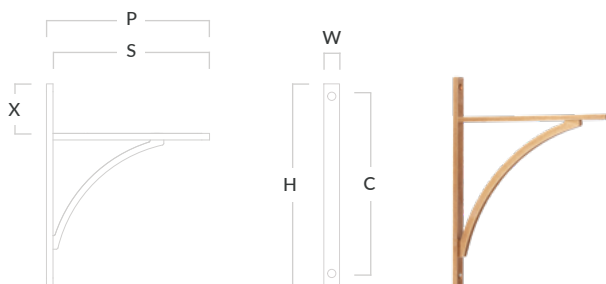

### Harborne Shelf Bracket

Code	Width (W)	Centres (C)	Projection (P)	Height (H)	X	Shelf Support (S)
HAB/BRKT/190	25mm	218mm	206mm	243mm	60mm	190mm
HAB/BRKT/250	25mm	290mm	266mm	315mm	64mm	250mm

In-situ photographed in our satin antique satin lacquered (SAS) finish. Product photographed in our aged brass (BEL) finish.

## Moseley Shelf Bracket

Code	Width (W)	Centres (C)	Projection (P)	Height (H)	X	Shelf Support (S)
MOS/BRKT/190	19mm	226mm	198mm	245mm	60mm	190mm
MOS/BRKT/250	19mm	301mm	258mm	320mm	61mm	250mm

## Stirchley Shelf Bracket

Code	Width (W)	Centres (C)	Projection (P)	Height (H)	X	Shelf Support (S)
STR/BRKT/190	19mm	215mm	198mm	245mm	60mm	190mm
STR/BRKT/250	19mm	290mm	258mm	320mm	61mm	250mm

## Handsworth Flush Mounted Shelf Bracket

Code	Width (W)	Centres (C)	Projection (P)	Height (H)
HND/BRKT/150	19mm	98mm	150mm	137mm
HND/BRKT/190	19mm	146mm	198mm	185mm
HND/BRKT/250	19mm	205mm	258mm	259mm