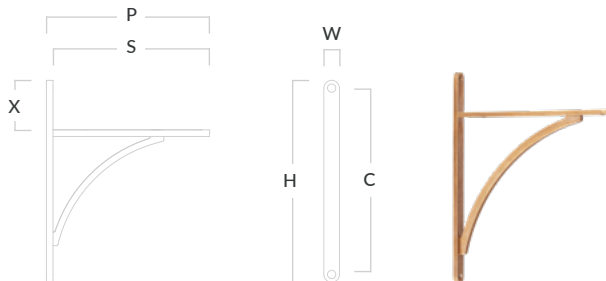

### Harborne Shelf Bracket

Code	Width (W)	Centres (C)	Projection (P)	Height (H)	X	Shelf Support (S)
HAB/BRKT/190	25mm	218mm	206mm	243mm	60mm	190mm
HAB/BRKT/250	25mm	290mm	266mm	315mm	64mm	250mm

In-situ photographed in our satin antique satin lacquered (SAS) finish. Product photographed in our aged brass (BEL) finish.

## Moseley Shelf Bracket

Code	Width (W)	Centres (C)	Projection (P)	Height (H)	X	Shelf Support (S)
MOS/BRKT/190	19mm	226mm	198mm	245mm	60mm	190mm
MOS/BRKT/250	19mm	301mm	258mm	320mm	61mm	250mm

## Stirchley Shelf Bracket

Code	Width (W)	Centres (C)	Projection (P)	Height (H)	X	Shelf Support (S)
STR/BRKT/190	19mm	215mm	198mm	245mm	60mm	190mm
STR/BRKT/250	19mm	290mm	258mm	320mm	61mm	250mm

## Handsworth Flush Mounted Shelf Bracket

Code	Width (W)	Centres (C)	Projection (P)	Height (H)
HND/BRKT/150	19mm	98mm	150mm	137mm
HND/BRKT/190	19mm	146mm	198mm	185mm
HND/BRKT/250	19mm	205mm	258mm	259mm